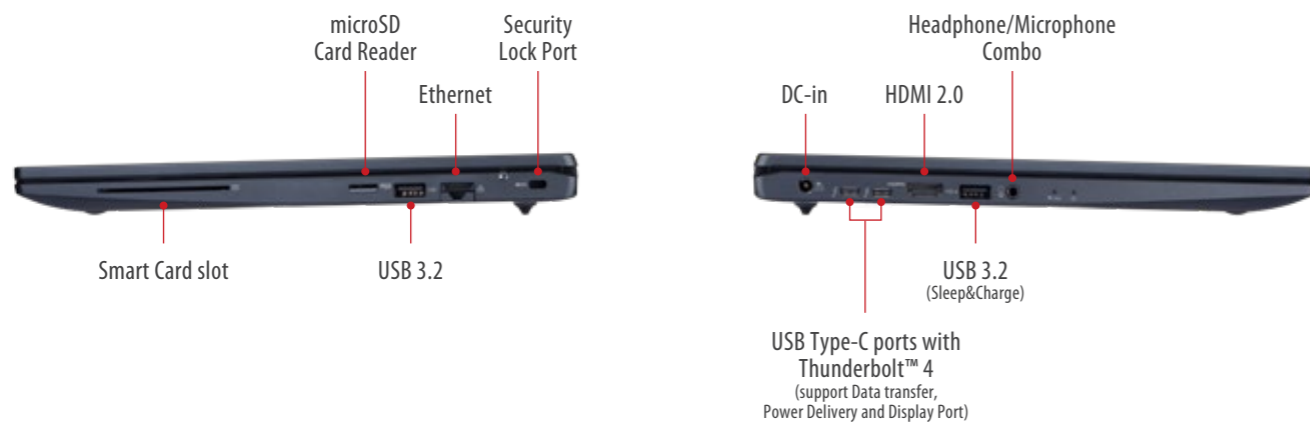

Full Connectivity
to enable you to work from anywhere

Specifications

Tecra A40-K - i7 Touch LTE

PROCESSOR	Intel® Core™ i7-1355U Processor (1.7GHz, up to 5.0GHz, 10 Cores (2P+8E), 12MB Cache)
OPERATING SYSTEM	Windows 11 Pro
SYSTEM MEMORY	16GB DDR4 (3,200 MHz) up to a maximum of 64GB (two fully configurable slots)
DISPLAY	14" Full HD Anti-Glare IPS display with On-Cell Touchscreen, resolution 1,920 x 1,080
GRAPHICS	Intel® Iris® Xe Graphics
HARD DISK*	1TB PCIe NVMe Solid State Drive
COMMUNICATIONS	Intel® Wi-Fi 6E AX211 (Gig+) 802.11ax Dual Band Wireless LAN, Bluetooth® 5.2 Intel® Ethernet Connection i219 (10/100/1000Mbps), LTE (4G)
BUILT-IN CAMERA	Built-in HD Web Camera with Dual-Array Microphone and camera shutter slider
SOUND SYSTEM	Stereo speakers enhanced with DTS® Audio processing
KEYBOARD	Lowered frameless full-size matt black tile keyboard
POINTING DEVICES	ClickPad
INTERFACES	2 x USB 3.2 Type-C™ Gen 2 - Thunderbolt 4 port which supports data transfer, power delivery and display port, 2x USB 3.2 (1xSleep & Charge), 1 x Gigabit LAN (Flip), 1 x HDMI 2.0, 1 x external headphone (stereo)/microphone combo socket, 1 x micro SD™ card slot, 1 x DC-in
BATTERY TYPE	4-cell, 53Whr Lithium Ion Polymer (not user replaceable), Quick charge technology (30 minutes charge = 4 hours of battery)
POWER RATING	19V 65W Universal Traditional AC Adaptor
SECURITY FEATURES	Microsoft Secured-Core PC Certified (https://us.dynabook.com/secured-core-pc/), Trusted Platform Module (TPM) v2.0, Spill-resistant keyboard, Intel® Authenticate support, Webcam Shutter Slider, Security lock slot
PROTECTION FEATURES	Polycarbonate ABS w/ Anti-Bacterial Coating Chassis, designed to pass MIL-STD-810H testing methodologies
PHYSICAL DIMENSIONS	323.6 x 220.6 x 18.9 mm
WEIGHT	Starting from 1.45kg
WARRANTY*	3-year carry-in International Limited Warranty (parts & labor), 1-year battery (carry-in)