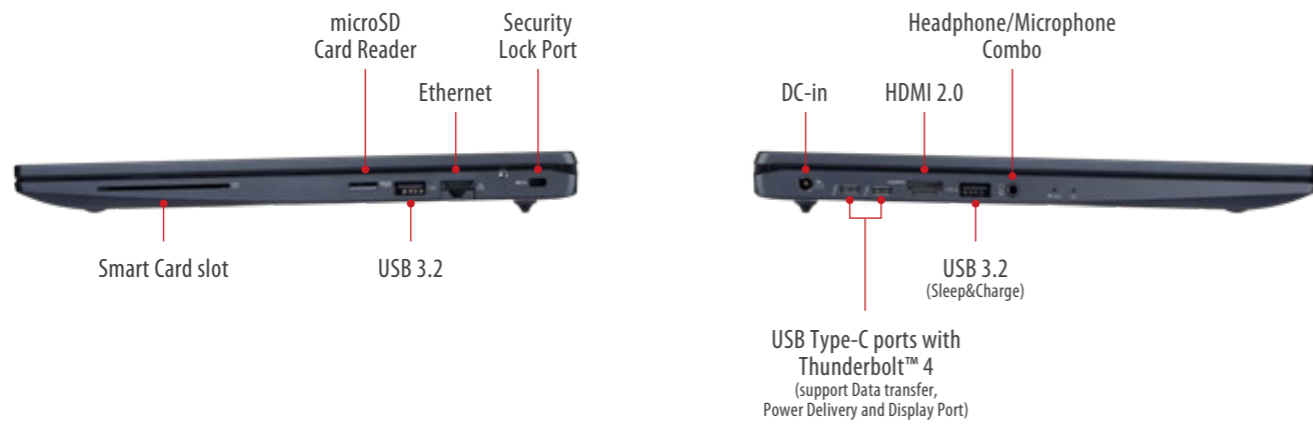

Specifications

Tecra A50-K - i7 32GB

PROCESSOR	Intel® Core™ i7-1360P Processor (2.2GHz, up to 5.0GHz, 12 Cores (4P+8E), 18MB Cache)
OPERATING SYSTEM	Windows 11 Pro
SYSTEM MEMORY	32GB DDR4 (3,200 MHz) up to a maximum of 64GB (two fully configurable slots)
DISPLAY	15.6" Full HD Anti-Glare IPS display, resolution 1,920 x 1,080
GRAPHICS	Intel® Iris® Xe Graphics
HARD DISK*	1TB PCIe NVMe Solid State Drive
COMMUNICATIONS	Intel® Wi-Fi 6E AX211 (Gig+) 802.11ax Dual Band Wireless LAN, Bluetooth® 5.2 Intel® Ethernet Connection i219 (10/100/1000Mbps)
BUILT-IN CAMERA	Built-in HD Web Camera with Dual-Array Microphone and camera shutter slider, optional 2.0M FHD Web Camera with camera shutter slider and Infrared IR camera for face authentication
SOUND SYSTEM	Stereo speakers enhanced with DTS® Audio processing
KEYBOARD	Lowered frameless full-size matt black tile keyboard with Numeric KeyPad or optional Tile backlit keyboard with Numeric KeyPad
POINTING DEVICES	ClickPad or Optional SecurePad™ with fingerprint reader supporting Windows Hello login technology
INTERFACES	2 x USB 3.2 Type-C™ Gen 2 - Thunderbolt 4 port which supports data transfer, power delivery and display port, 2x USB 3.2 (1xSleep & Charge), 1 x Gigabit LAN (Flip), 1 x HDMI 2.0, 1 x external headphone (stereo)/microphone combo socket, 1 x micro SD™ card slot, 1 x DC-in
BATTERY TYPE	4-cell, 53Whr Lithium Ion Polymer (not user replaceable), Quick charge technology (30 minutes charge = 4 hours of battery)
POWER RATING	19V 65W Universal Traditional AC Adaptor
SECURITY FEATURES	Microsoft Secured-Core PC Certified (https://us.dynabook.com/secured-core-pc/), Trusted Platform Module (TPM) v2.0, Spill-resistant keyboard, Fingerprint Reader (Optional), Infrared (IR) camera for face authentication (Optional), Smart Card Reader (Optional), Intel® Authenticate support, Webcam Shutter Slider, Security lock slot
PROTECTION FEATURES	Polycarbonate ABS w/ Anti-Bacterial Coating Chassis, designed to pass MIL-STD-810H testing methodologies
PHYSICAL DIMENSIONS	358.2 x 236.9 x 19.9mm
WEIGHT	Starting from 1.65kg
WARRANTY*	3-year carry-in International Limited Warranty (parts & labor), 1-year battery (carry-in)

* Actual product features and specifications depend on model and local availability. For more information, please visit <http://asia.dynabook.com> + Dynabook's standard limited warranty terms and limitations apply. For more details, please visit <https://asia.dynabook.com/warrantylaptop/>