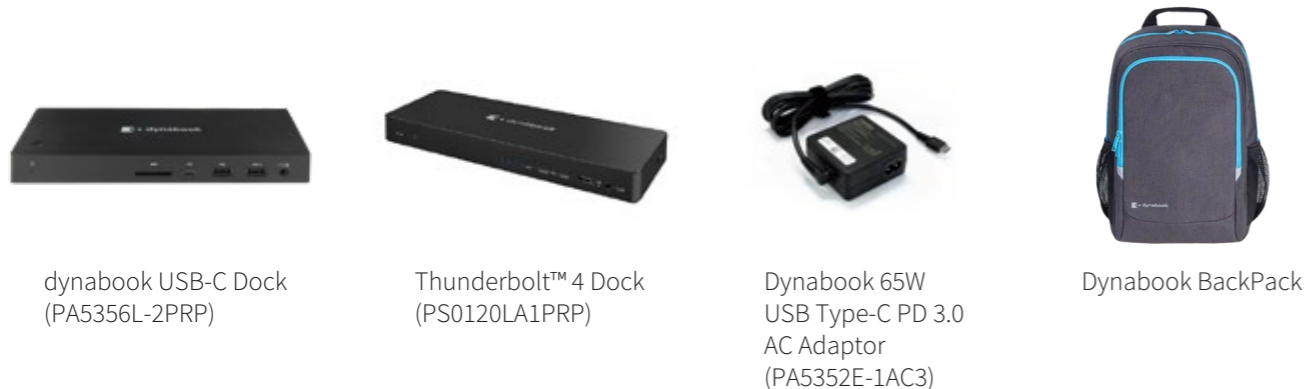

Recommended Accessories

Contact our Enterprise Consultants

Visit asia.dynabook.com