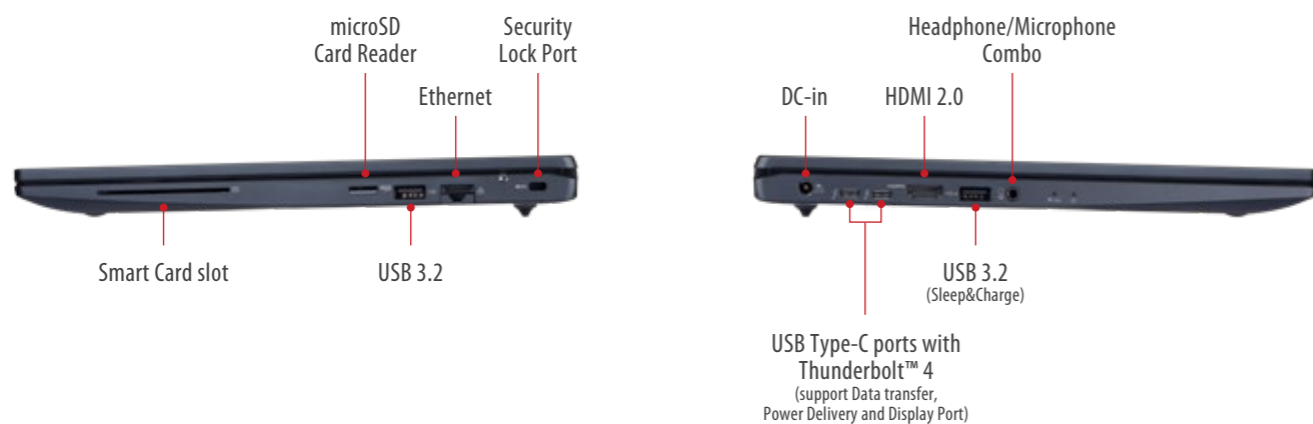

Recommended Accessories

Contact our Enterprise Consultants

Visit asia.dynabook.com