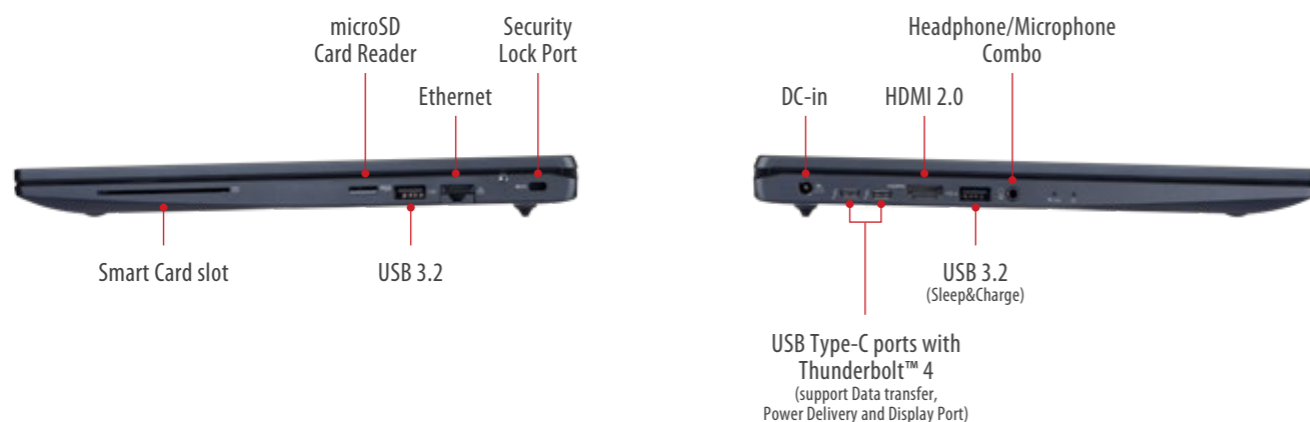

Recommended Accessories

Contact our Enterprise Consultants

Visit asia.dynabook.com