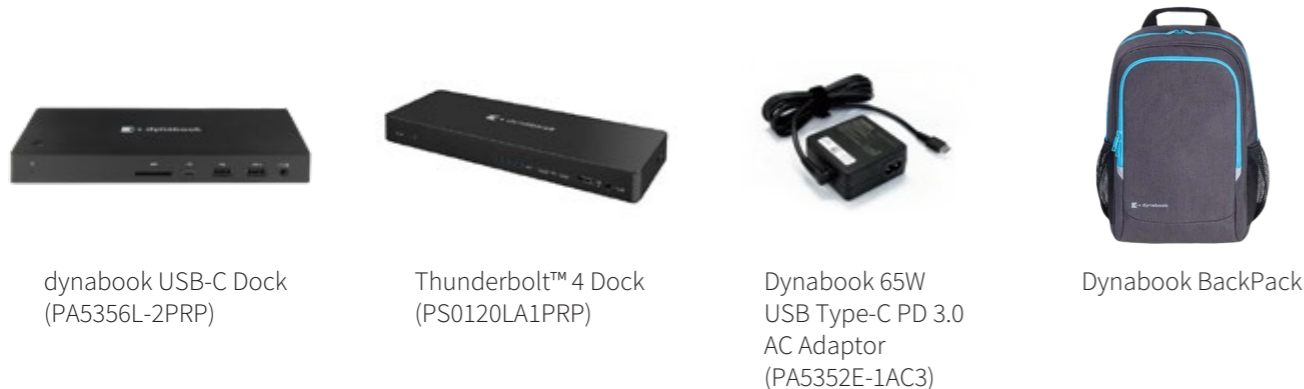

Recommended Accessories

Contact our Enterprise Consultants

Visit asia.dynabook.com