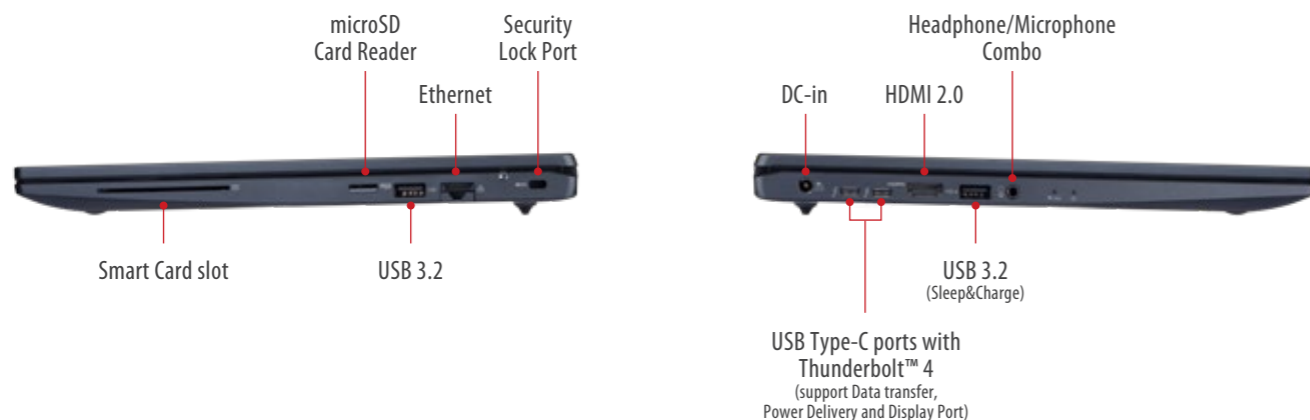

Tested to MIL-STD-810H for enhanced durability

Microsoft Secured-core PC with Dynabook's native BIOS, TPM 2.0 & webcam shutter slider for boosted security

Anti-glare display for comfortable viewing experience

Comprehensive suite of ports from USB-C with Thunderbolt 4 to HDMI 2.0 & more

Anti-bacterial coating to keep you safe

Intel vPro® with Intel® Core™ i7

Full Connectivity  
to enable you to work from anywhere