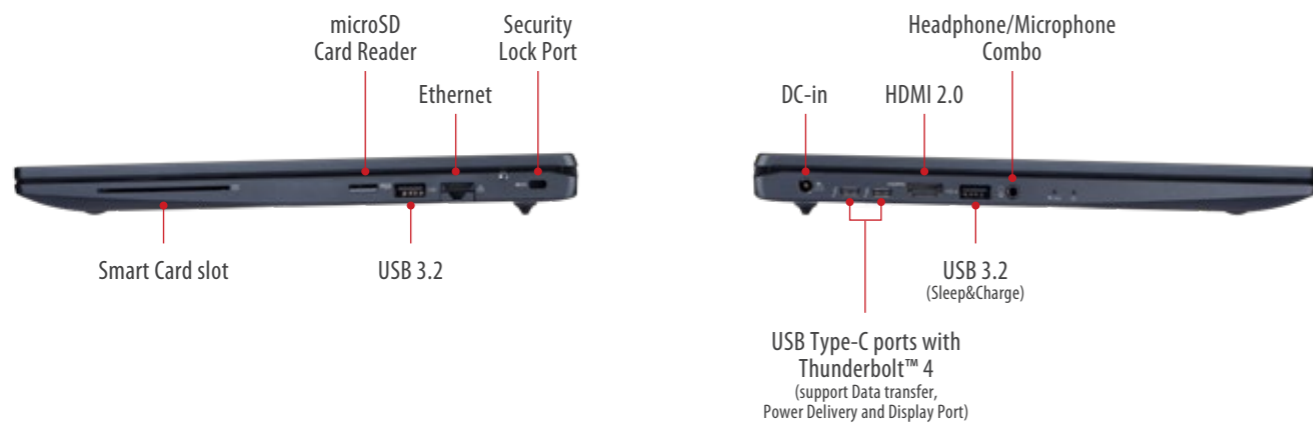

Specifications

Tecra A40-K - i7 Touch

PROCESSOR	Intel® Core™ i7-1355U Processor (1.7GHz, up to 5.0GHz, 10 Cores (2P+8E), 12MB Cache)
OPERATING SYSTEM	Windows 11 Pro
SYSTEM MEMORY	16GB DDR4 (3,200 MHz) up to a maximum of 64GB (two fully configurable slots)
DISPLAY	14" Full HD Anti-Glare IPS display with On-Cell Touchscreen, resolution 1,920 x 1,080
GRAPHICS	Intel® Iris® Xe Graphics
HARD DISK*	1TB PCIe NVMe Solid State Drive
COMMUNICATIONS	Intel® Wi-Fi 6E AX211 (Gig+) 802.11ax Dual Band Wireless LAN, Bluetooth® 5.2 Intel® Ethernet Connection i219 (10/100/1000Mbps)
BUILT-IN CAMERA	Built-in HD Web Camera with Dual-Array Microphone and camera shutter slider, optional 2.0M FHD Web Camera with camera shutter slider and Infrared IR camera for face authentication
SOUND SYSTEM	Stereo speakers enhanced with DTS® Audio processing
KEYBOARD	Lowered frameless full-size matt black tile keyboard or optional Tile backlit keyboard
POINTING DEVICES	ClickPad or Optional SecurePad™ with fingerprint reader supporting Windows Hello login technology
INTERFACES	2 x USB 3.2 Type-C™ Gen 2 - Thunderbolt 4 port which supports data transfer, power delivery and display port, 2x USB 3.2 (1xSleep & Charge), 1 x Gigabit LAN (Flip), 1 x HDMI 2.0, 1 x external headphone (stereo)/microphone combo socket, 1 x micro SD™ card slot, 1 x DC-in
BATTERY TYPE	4-cell, 53Whr Lithium Ion Polymer (not user replaceable), Quick charge technology (30 minutes charge = 4 hours of battery)
POWER RATING	19V 65W Universal Traditional AC Adaptor
SECURITY FEATURES	Microsoft Secured-Core PC Certified (https://us.dynabook.com/secured-core-pc/), Trusted Platform Module (TPM) v2.0, Spill-resistant keyboard, Fingerprint Reader (Optional), Infrared (IR) camera for face authentication (Optional), Smart Card Reader (Optional), Intel® Authenticate support, Webcam Shutter Slider, Security lock slot
PROTECTION FEATURES	Polycarbonate ABS w/ Anti-Bacterial Coating Chassis, designed to pass MIL-STD-810H testing methodologies
PHYSICAL DIMENSIONS	323.6 x 220.6 x 18.9 mm
WEIGHT	Starting from 1.45kg
WARRANTY*	3-year carry-in International Limited Warranty (parts & labor), 1-year battery (carry-in)