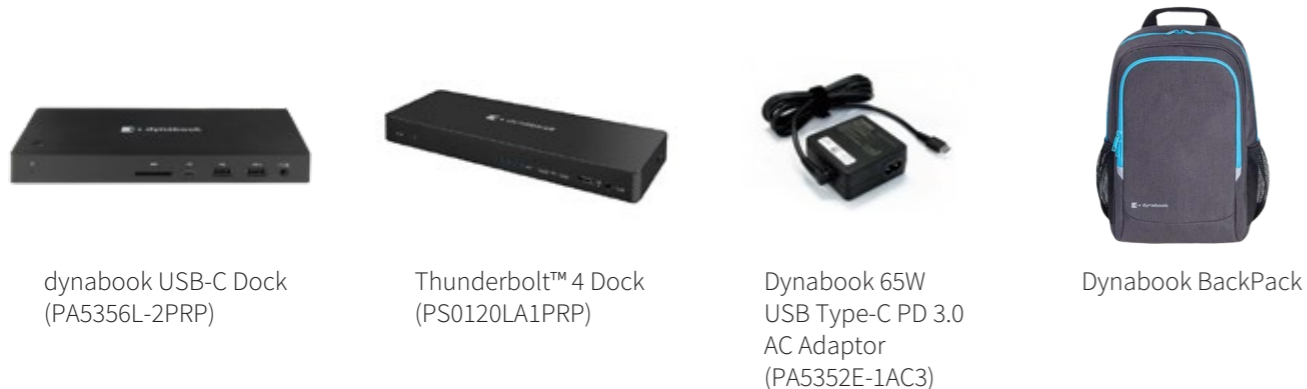

Recommended Accessories

* Actual product features and specifications depend on model and local availability. For more information, please visit <http://asia.dynabook.com> + Dynabook's standard limited warranty terms and limitations apply. For more details, please visit <https://asia.dynabook.com/warrantylaptop/>

Contact our Enterprise Consultants

Visit asia.dynabook.com