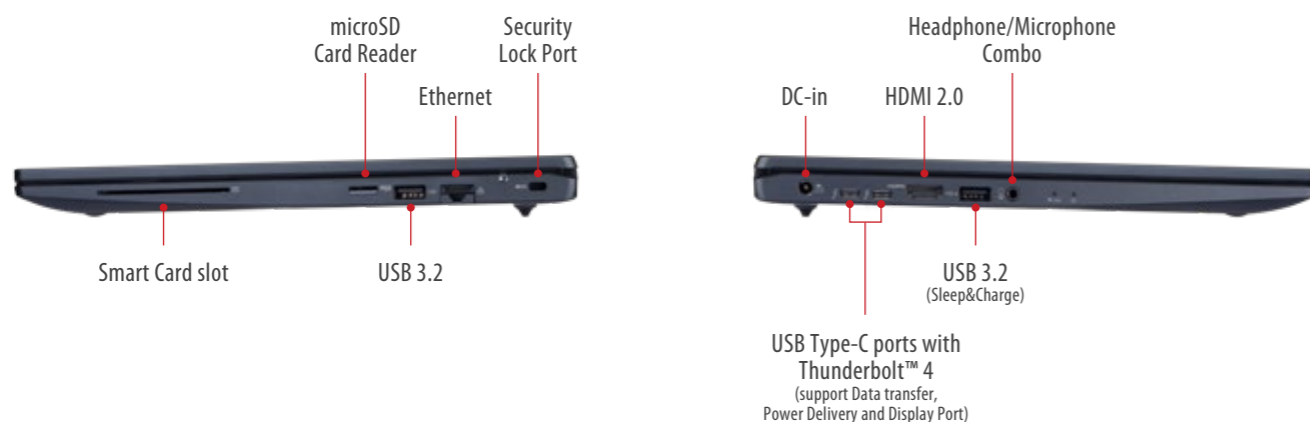

Recommended Accessories

Contact our Enterprise Consultants

Visit asia.dynabook.com

* Actual product features and specifications depend on model and local availability. For more information, please visit <http://asia.dynabook.com> + Dynabook's standard limited warranty terms and limitations apply. For more details, please visit <https://asia.dynabook.com/warrantylaptop/>